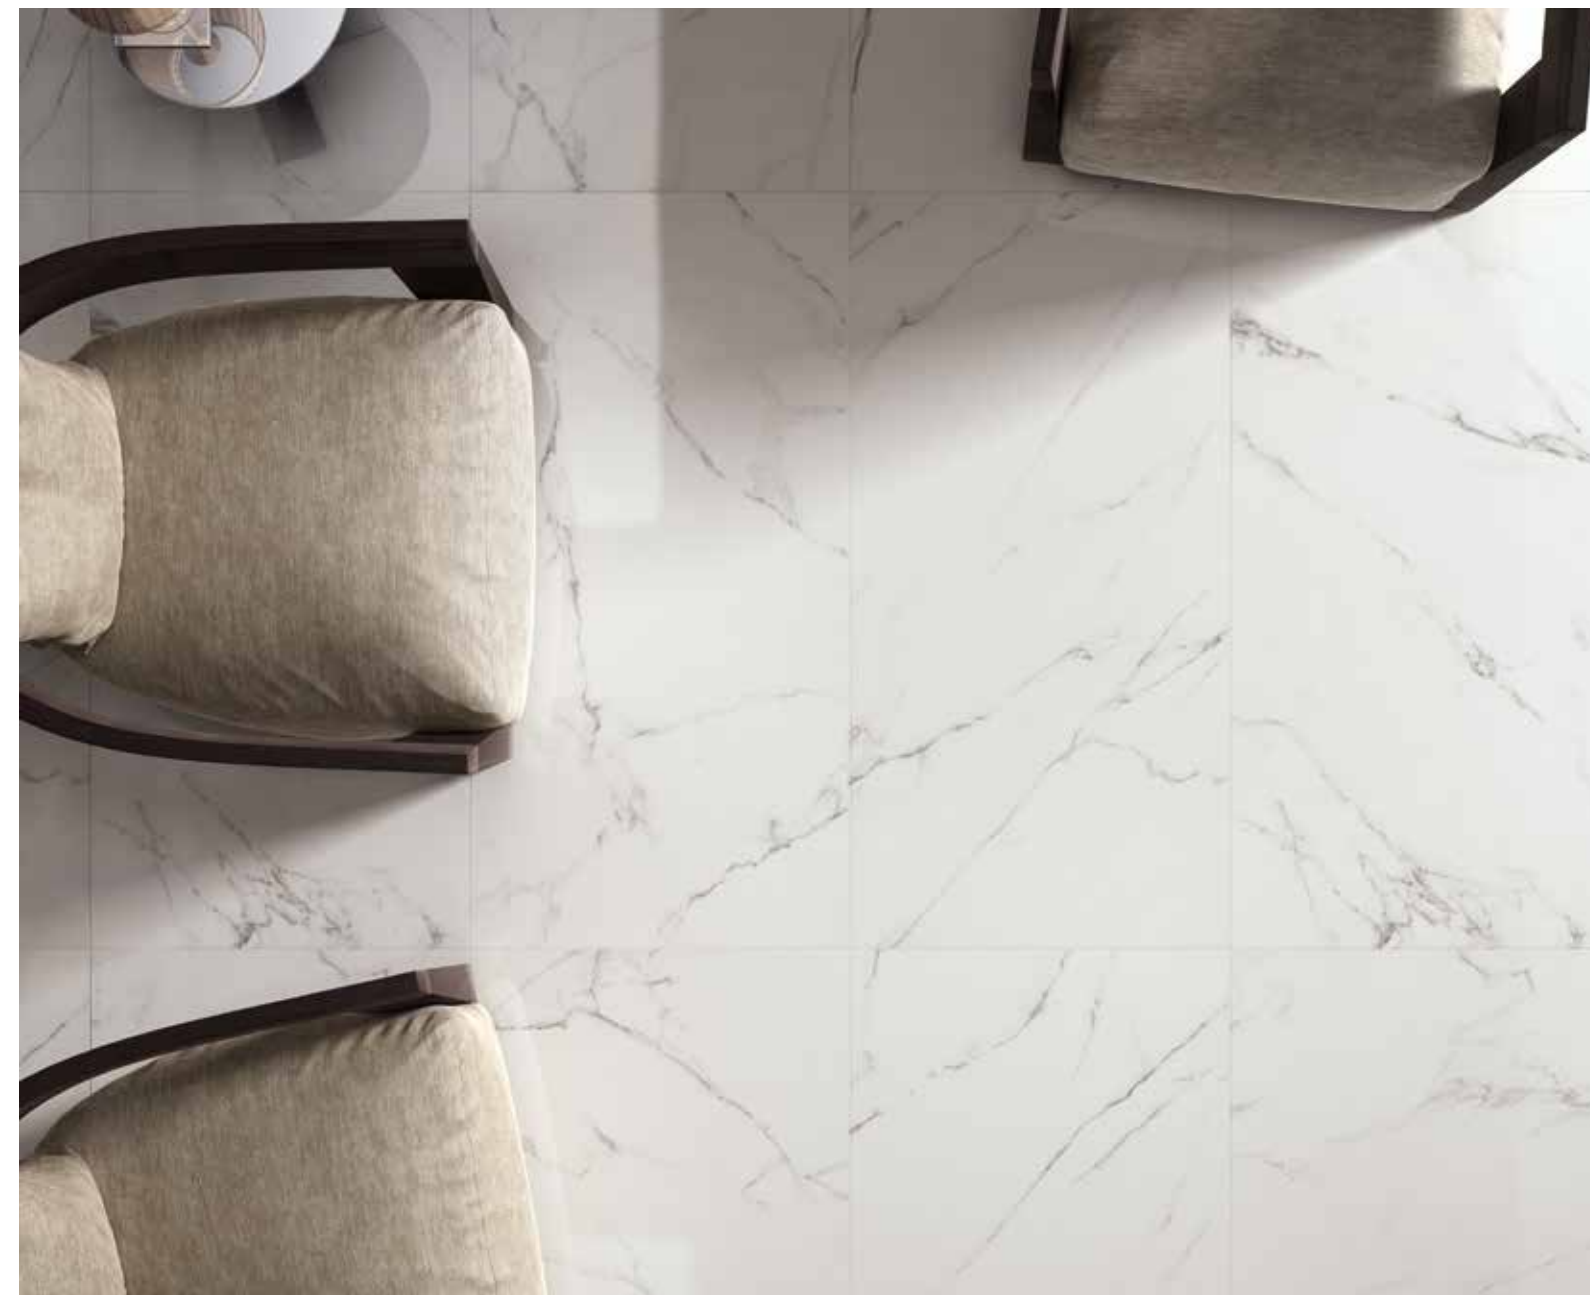

Floor: Statuario White LUX+ 60x120
Wall: Pietra Grey LUX+ 30x120 / SABLÈ 30x120